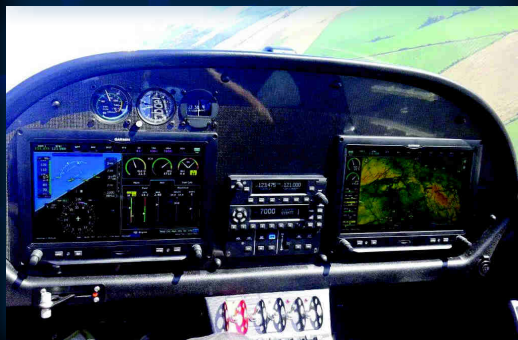

ATEC v. o. s. - LIGHT SPORTS AIRCRAFT MANUFACTURER

...MAKING YOUR DESTINATIONS CLOSER

since 1992

ATEC 321 FAETA NG

a **NEW generation of the FAETA
is coming**

EXPLORE THE NEW FAETA'S FACELIFT & EXCEPTIONAL PERFORMANCE

- **IMPROVED** aerodynamics
- **ADVANCED** design up to 600 kg
- **EXCEPTIONAL** speed range
- manoeuvrable and **EASY** to control
- **ADJUSTABLE** seats and pedals
- aviation certified **CARBON** composite
- **EXCLUSIVE** nanofiber upholstery
- **INDIVIDUAL** equipment configuration

Cruising speed: 248 km/h (134 kt)
Max. speed: 292 km/h (157 kt)
Stall speed: 55 km/h (30 kt)
Flight range up to 2000 km

ATEC, v. o. s.
Opolanská 350, 289 07 Libice n.C.
Czech Republic (EU)
tel.: +420 731 440 144 | sales@atecaircraft.eu